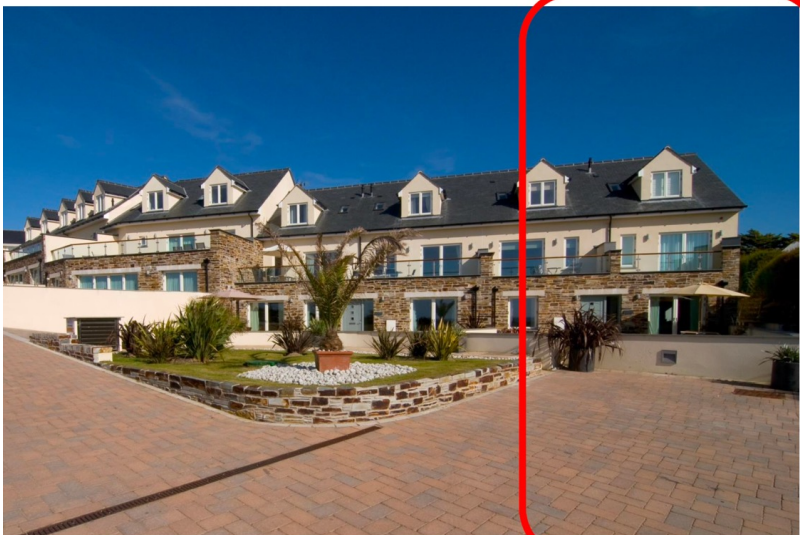

Cornish

holiday cottage

THE TREBETHERICK, OCEAN BLUE
TREYARNON BAY

Directions

PL28 8JN

What3words

paddlers.glue.denote
<https://w3w.co/paddlers.glue.denote>

THE TREBETHERICK

Sat Nav will take you to the entrance of the beach car park, and the gate to Ocean Blue is on your right.

Please be patient with the automatic gates, they open very slowly.

Once you have entered the complex, the apartment is the first on the right. There is a parking space directly outside.